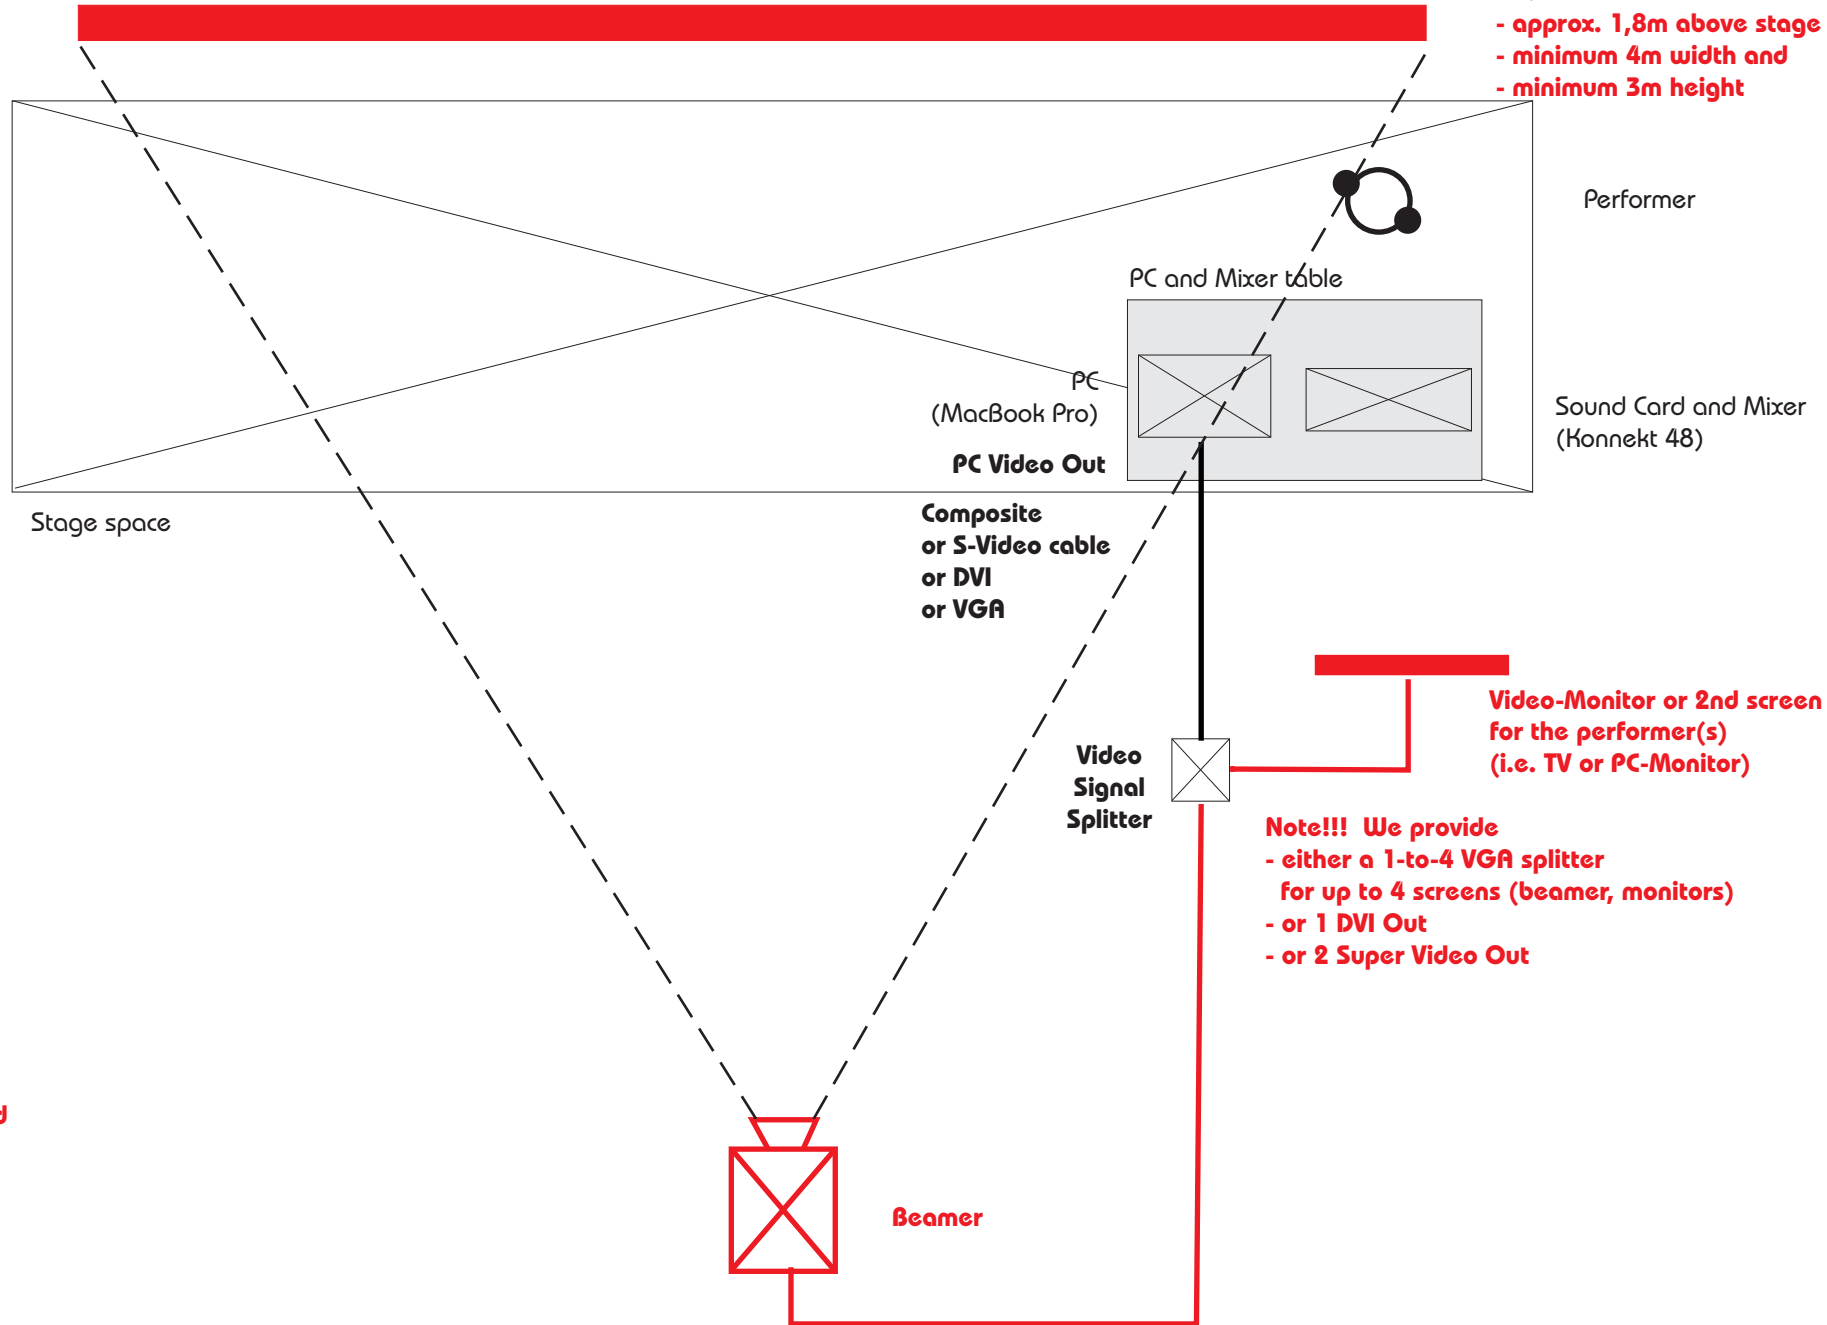

— We need

Screen
(or wall)
4:3

Screen!!!
- 4:3
- approx. 1,8m above stage level
- minimum 4m width and
- minimum 3m height

Screen (or wall) 4:3

Left

Center
(5.1)

Right

LFE
(5.1)

Left Surr
(5.1)

Right Surr
(5.1)

Stereo Out
6,3 mm-Jack (TRS),
balanced/unbalanced
(symmetrisch/asymmetrisch)

S-Video and Composite OUT

DVI or VGA

Apple DVI To VGA Adapter OR
Apple DVI To Video Adapter available!!

5.1 Out
6,3 mm-Jack (TRS),
balanced/unbalanced
(symmetrisch/asymmetrisch)

S-Video and Composite OUT

DVI or VGA

Apple DVI To VGA Adapter OR
Apple DVI To Video Adapter available!!