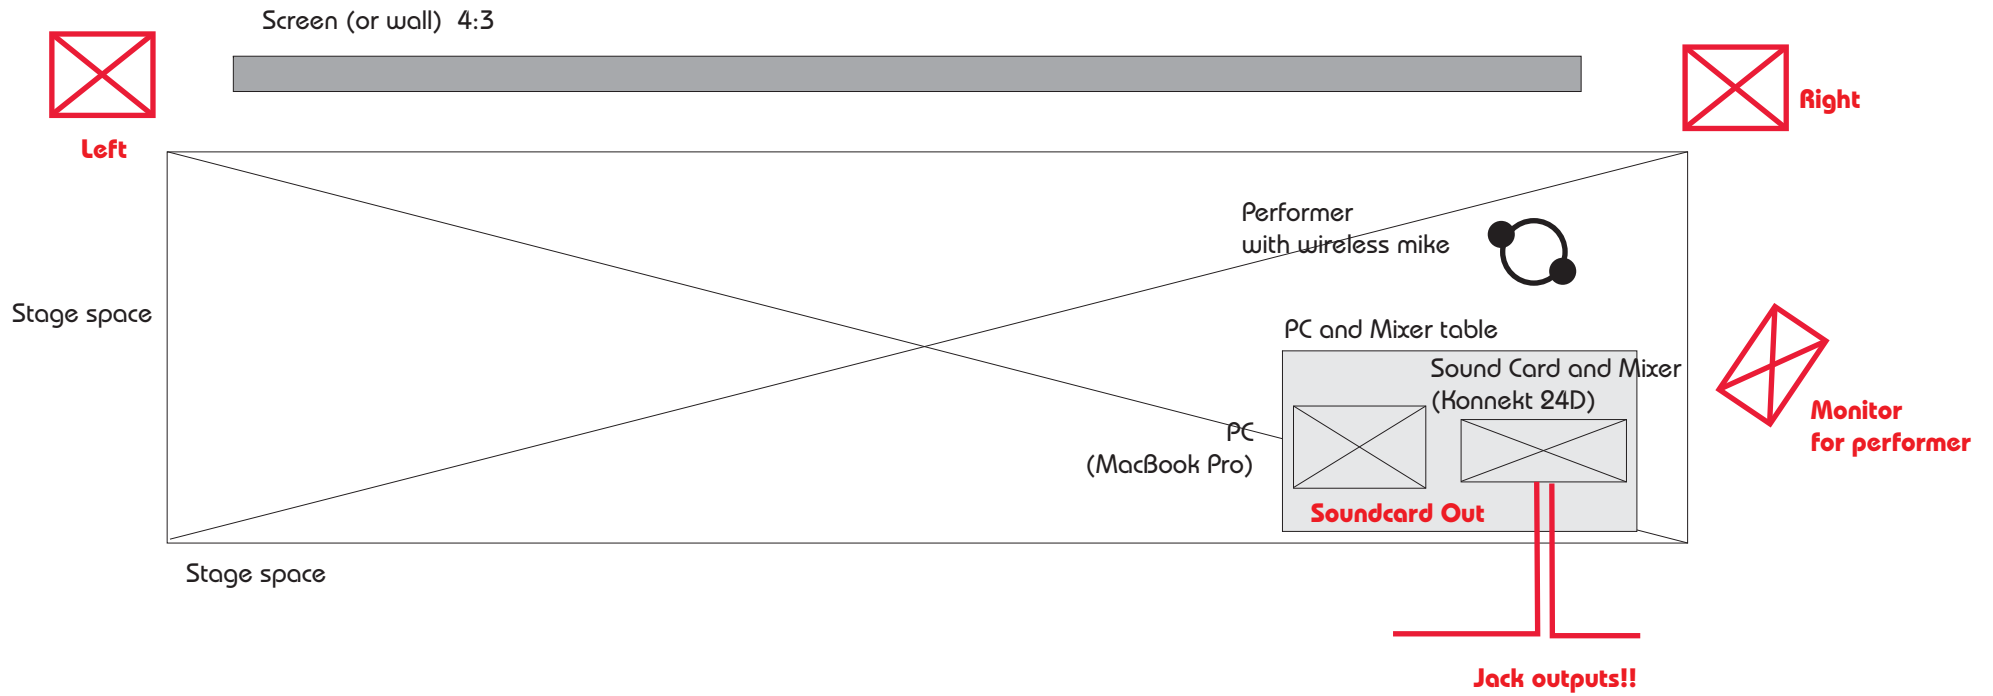

— We need

Screen
(or wall)
4:3

Screen!!!
- 4:3
- approx. 1,8m above stage level
- minimum 4m width and
- minimum 3m height

Screen (or wall) 4:3

Left

Center
(5.1)

Right

LFE
(5.1)

Left Surr
(5.1)

Right Surr
(5.1)

Stereo Out
6,3 mm-Jack (TRS),
balanced/unbalanced
(symmetrisch/asymmetrisch)

S-Video and Composite OUT

DVI or VGA

Apple DVI To VGA Adapter OR
Apple DVI To Video Adapter available!!

5.1 Out
6,3 mm-Jack (TRS),
balanced/unbalanced
(symmetrisch/asymmetrisch)

S-Video and Composite OUT

DVI or VGA

Apple DVI To VGA Adapter OR
Apple DVI To Video Adapter available!!