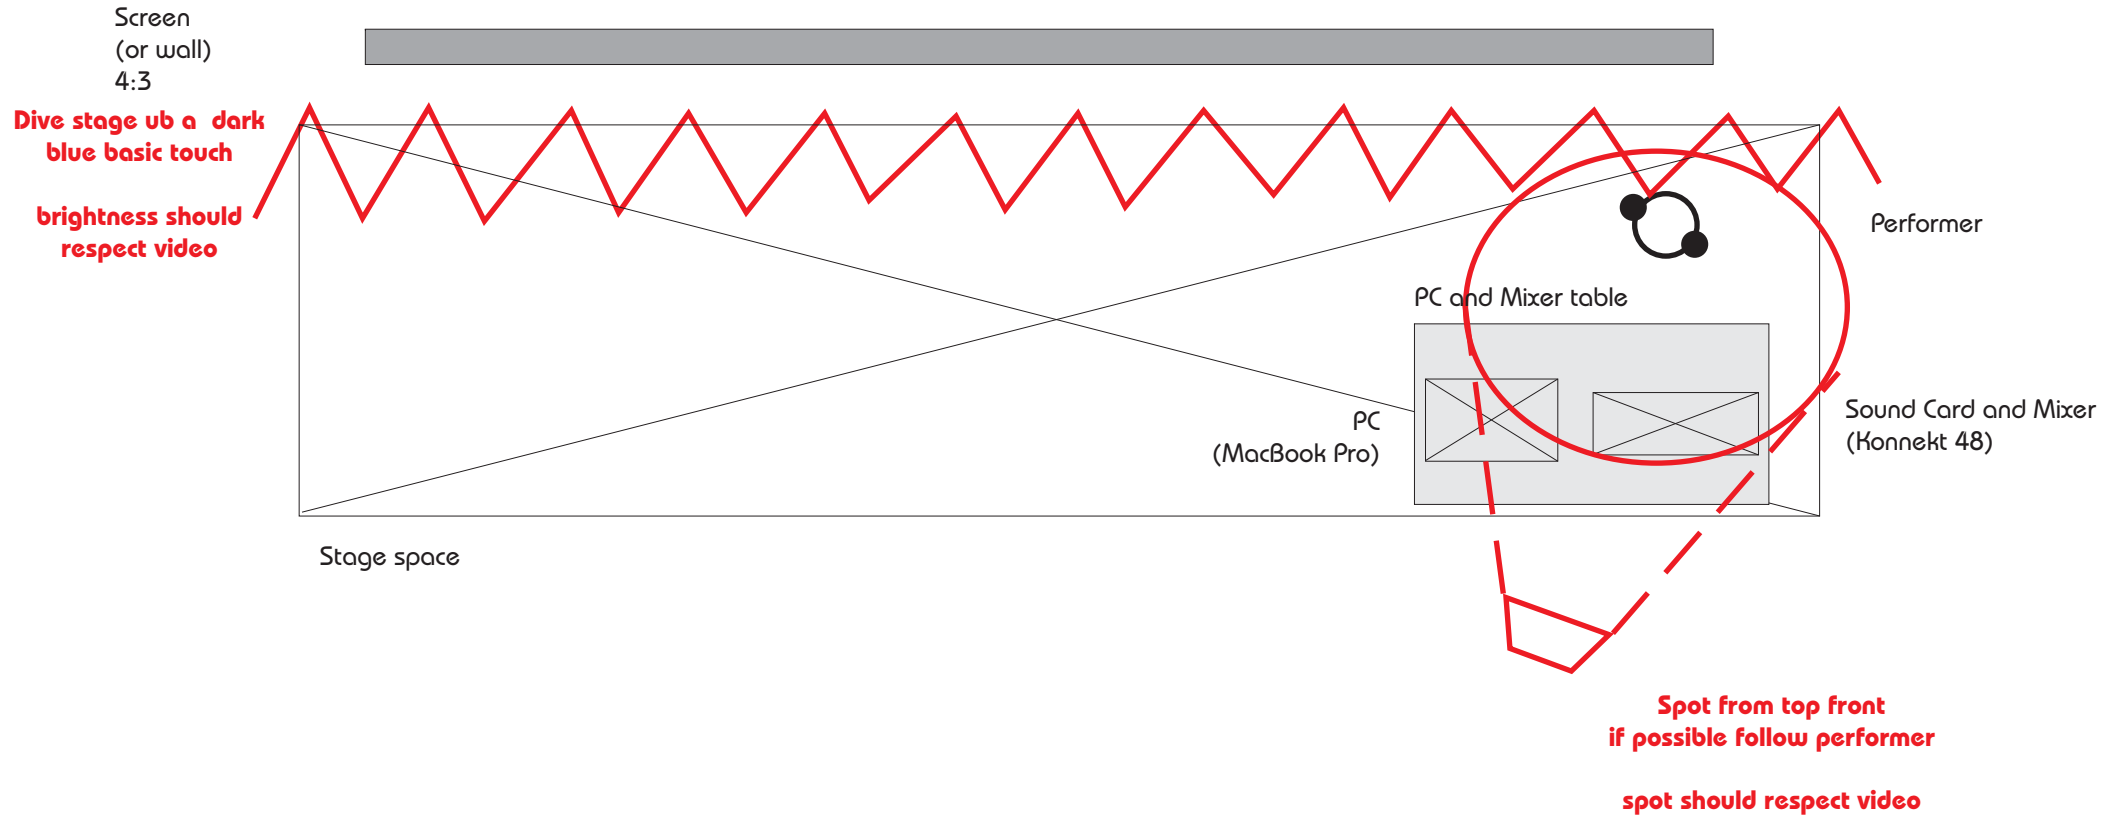

— We need

Screen
(or wall)
4:3

Screen!!!
- 4:3
- approx. 1,8m above stage level
- minimum 4m width and
- minimum 3m height

Screen (or wall) 4:3

Left

Center
(5.1)

Right

LFE
(5.1)

Left Surr
(5.1)

Right Surr
(5.1)

Stereo Out
6,3 mm-Jack (TRS),
balanced/unbalanced
(symmetrisch/asymmetrisch)

S-Video and Composite OUT

DVI or VGA

Apple DVI To VGA Adapter OR
Apple DVI To Video Adapter available!!

5.1 Out
6,3 mm-Jack (TRS),
balanced/unbalanced
(symmetrisch/asymmetrisch)

S-Video and Composite OUT

DVI or VGA

Apple DVI To VGA Adapter OR
Apple DVI To Video Adapter available!!