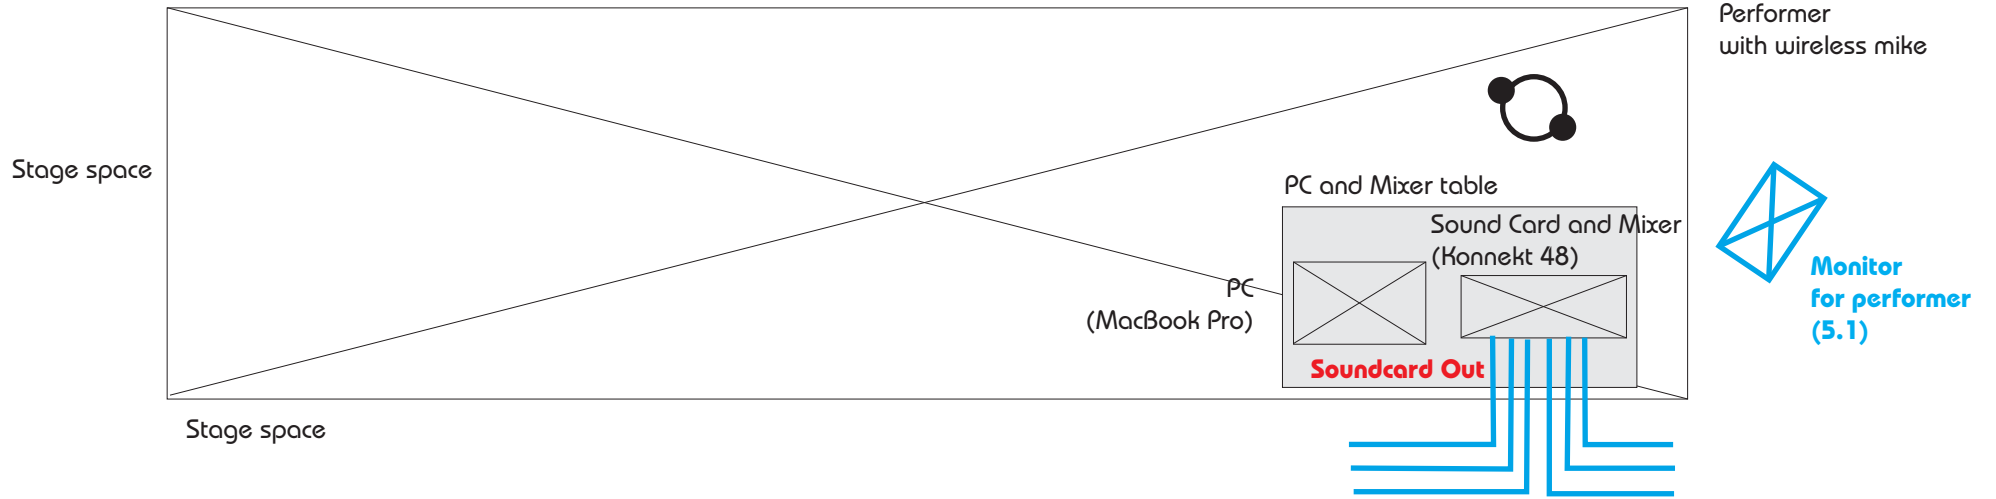

— We need

Screen
(or wall)
4:3

Screen!!!
- 4:3
- approx. 1,8m above stage level
- minimum 4m width and
- minimum 3m height

Screen (or wall) 4:3

Left

Center
(5.1)

Right

LFE
(5.1)

Left Surr
(5.1)

Right Surr
(5.1)

Stereo Out
6,3 mm-Jack (TRS),
balanced/unbalanced
(symmetrisch/asymmetrisch)

S-Video and Composite OUT

DVI or VGA

Apple DVI To VGA Adapter OR
Apple DVI To Video Adapter available!!

5.1 Out
6,3 mm-Jack (TRS),
balanced/unbalanced
(symmetrisch/asymmetrisch)

S-Video and Composite OUT

DVI or VGA

Apple DVI To VGA Adapter OR
Apple DVI To Video Adapter available!!